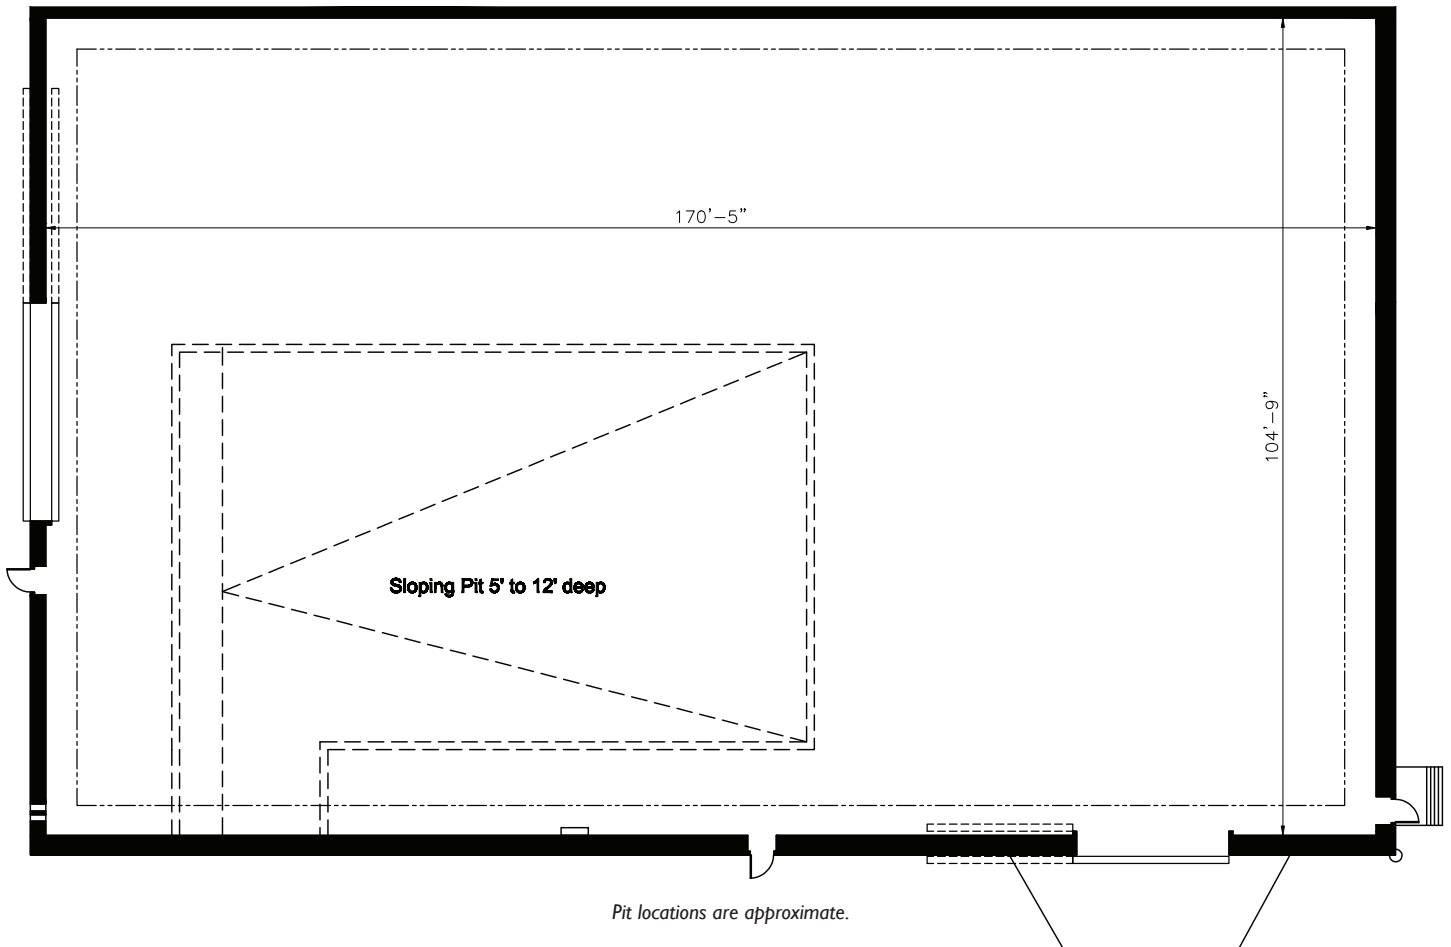

STAGE 16

Floorplan

Dimensions

Width	170'-5"
Length	104'-9"
Height	40'
Square Feet	17,851
Door Height	28'-2"
Max Weight Capacity	10,000lbs

Previous Productions Shot on this Stage:

Movies

Vertigo (1958)
Houseboat (1958)
Desire Under the Elms (1957)
That Certain Feeling

Television

Bonanza
Star Trek Voyager

STAGE 16

Stage Location

Specifications

Power*	7200A
HVAC	80T
Red Light Controlled	Yes
Heat	Gas
Utilities (Air at 90PSI)	G/W/A
Wi-Fi Internet Access	

* (IP2W fixed AC power (cam locks) available as 120/208V 3P4W)