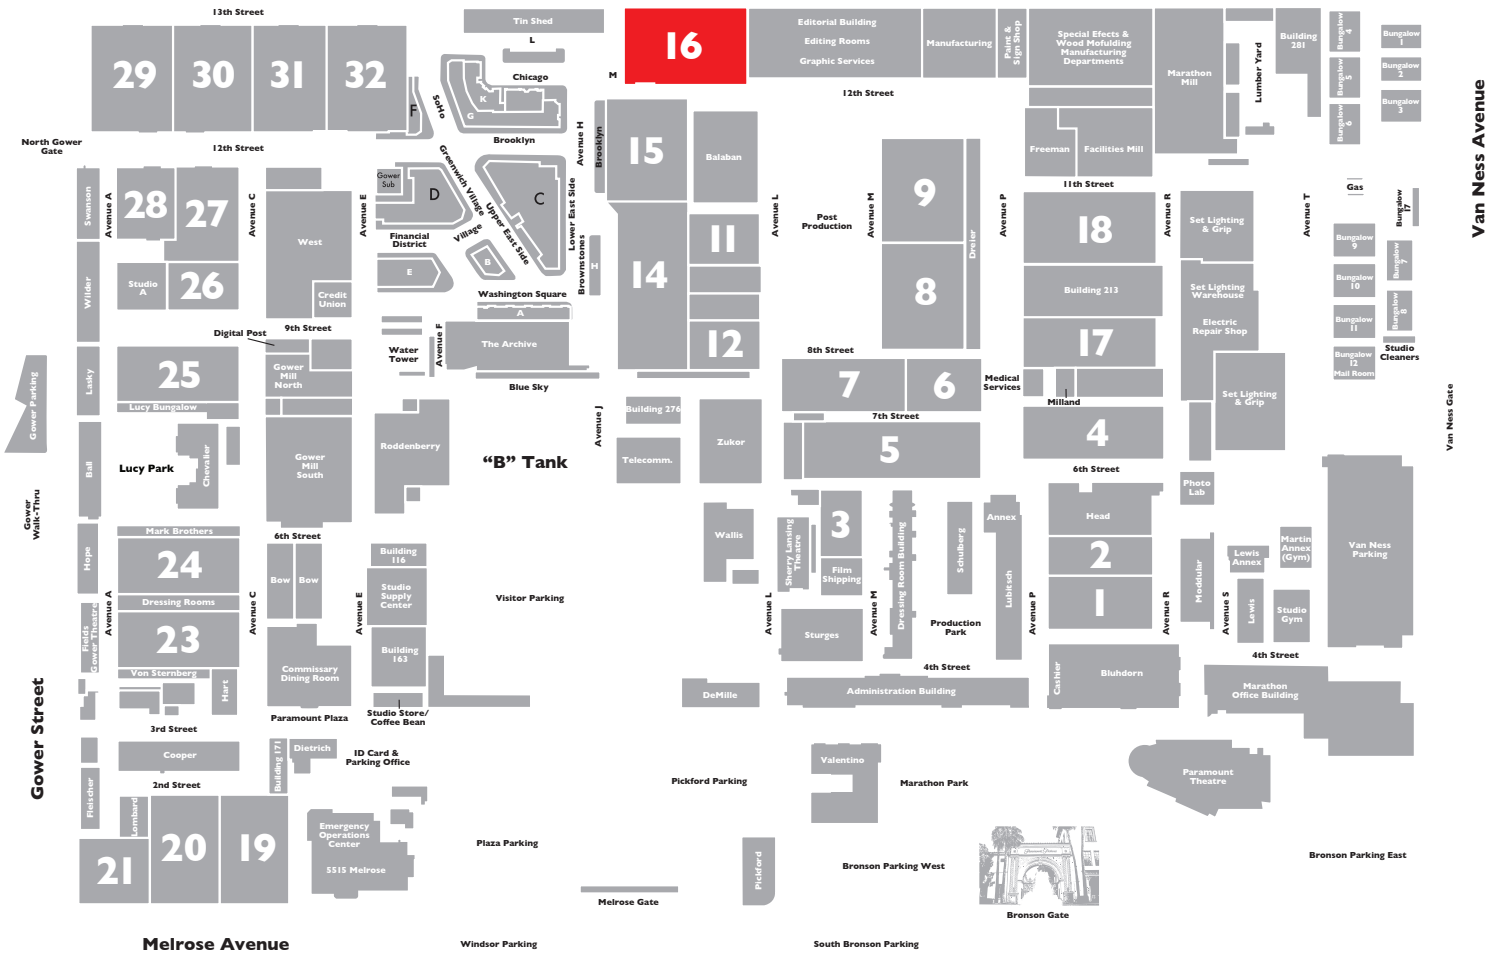

STAGE 16

Floorplan

Dimensions

Width	170'-5"
Length	104'-9"
Height	40'
Square Feet	17,851
Door Height	28'-2"
Max Weight Capacity	10,000lbs

Previous Productions Shot on this Stage:

Movies

Vertigo (1958)
Houseboat (1958)
Desire Under the Elms (1957)
That Certain Feeling

Television

Bonanza
Star Trek Voyager

STAGE 16

Stage Location

Specifications

Power*	7200A
HVAC	80T
Red Light Controlled	Yes
Heat	Gas
Utilities (Air at 90PSI)	G/W/A
Wi-Fi Internet Access	

* (IP2W fixed AC power (cam locks) available as 120/208V 3P4W)