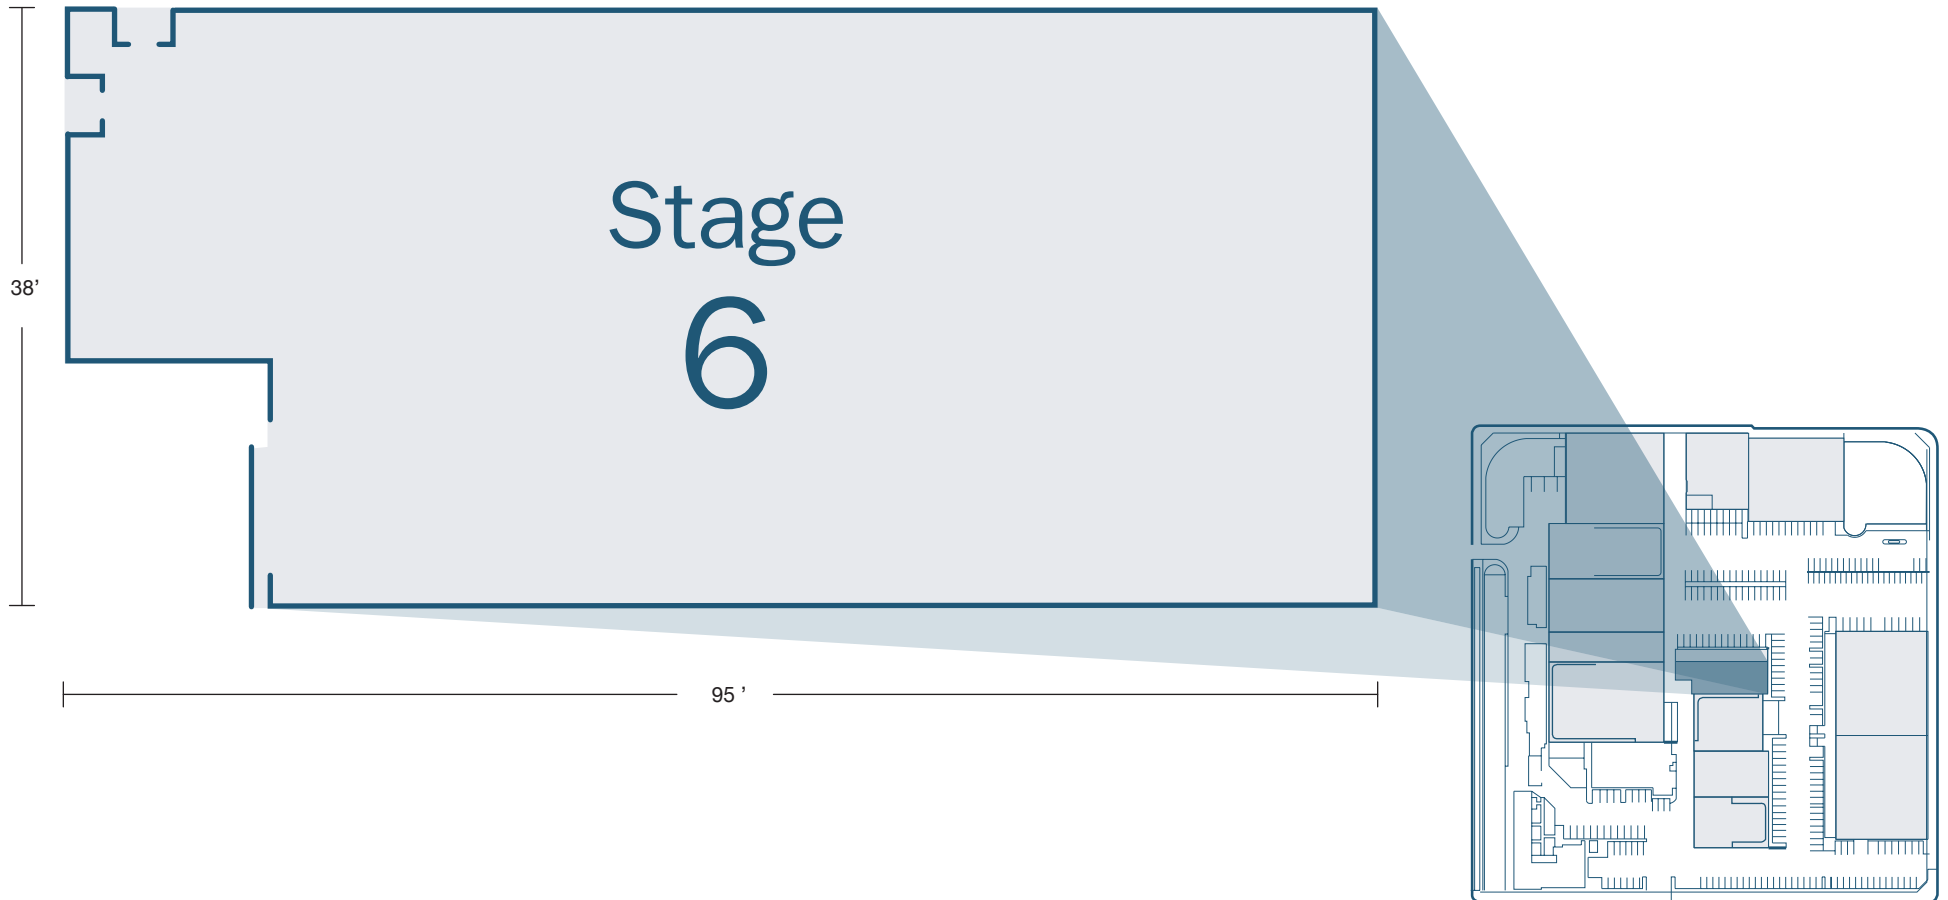

Raleigh Studios Hollywood

5300 Melrose Avenue
Hollywood, CA
raleighstudios.com
888.960.FILM

HOLLYWOOD sound stage 06	STAGE	SQ. FT.	DIMENSIONS	HEIGHT Ft	FLOOR	DOOR (W x H)	POWER	AC / HEAT
	6	3,800	95' x 38'	18'	Raised Wood Floor	11' 7" x 15' 9"	2,800 amps	10